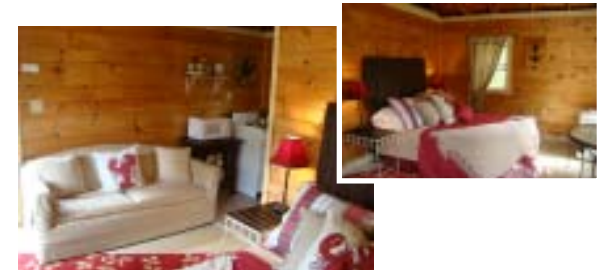

COTTAGE 10 - Clove - sleeps 2+